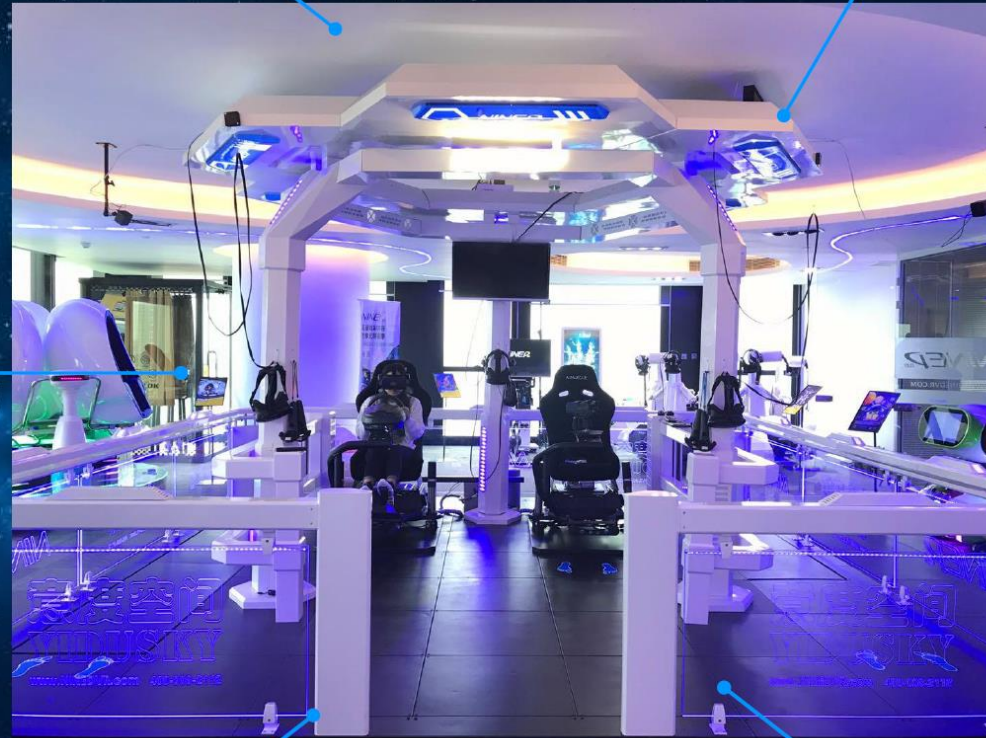

Centro de juegos de realidad virtual

1. large monitor allows spectators to share the user's virtual experience in real-time.

2. Mini VR park platform gathers variety of exciting games in one small space.

3. Millimeter infrared position sensor catches every movement accurately.

4. Provides effects like earthquake, wind etc for a more complete virtual world experience.

5. built-in colorful lighting effects, provides an attractive atmosphere in any setting.